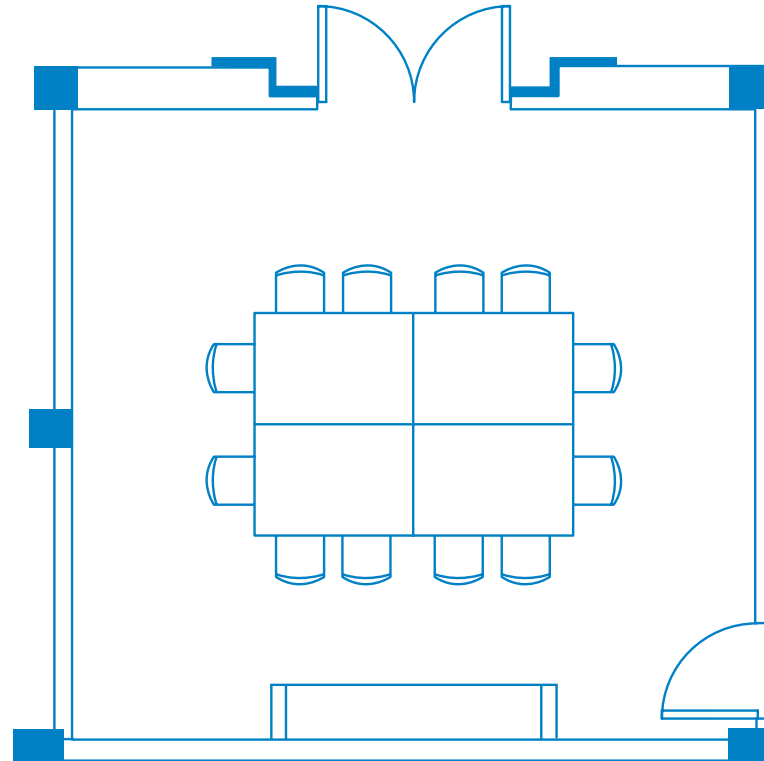

## BOARDROOM

	Sq. Ft.	Conference Seating Capacity
Boardroom	380	12