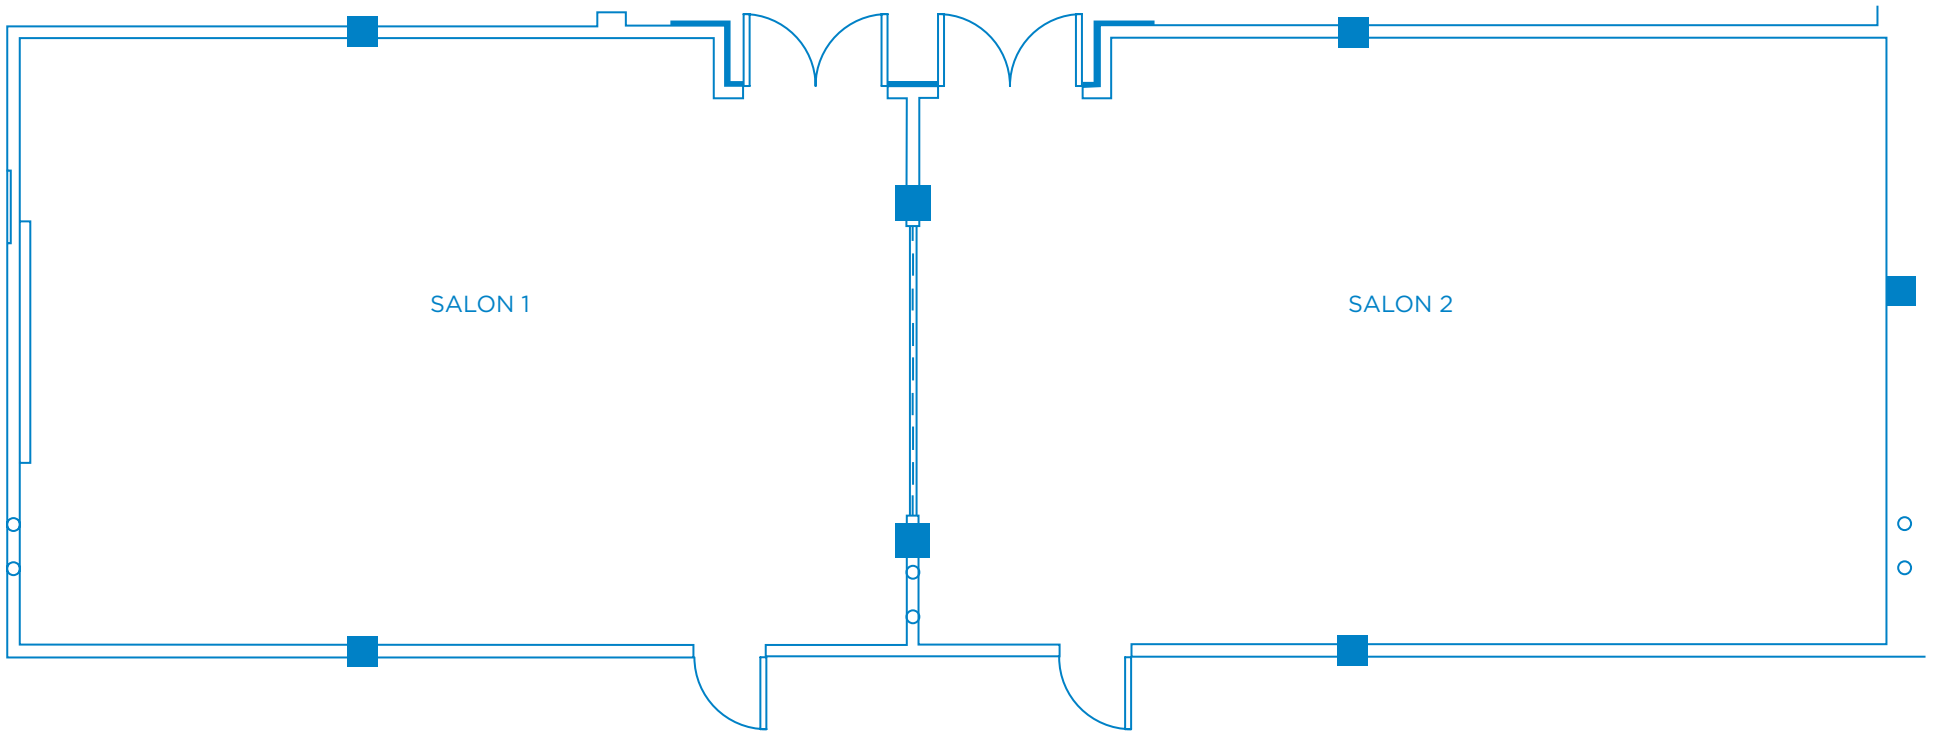

## REEF BALLROOM

	Sq. Ft.	Seating Capacities					
		Banquet	Reception	Classroom	Theater	Conference	U-Shape
Reef Ballroom	1,912	130	190	90	175		
Salon 1	915	60	90	36	80	36	30
Salon 2	997	70	100	42	95	42	36